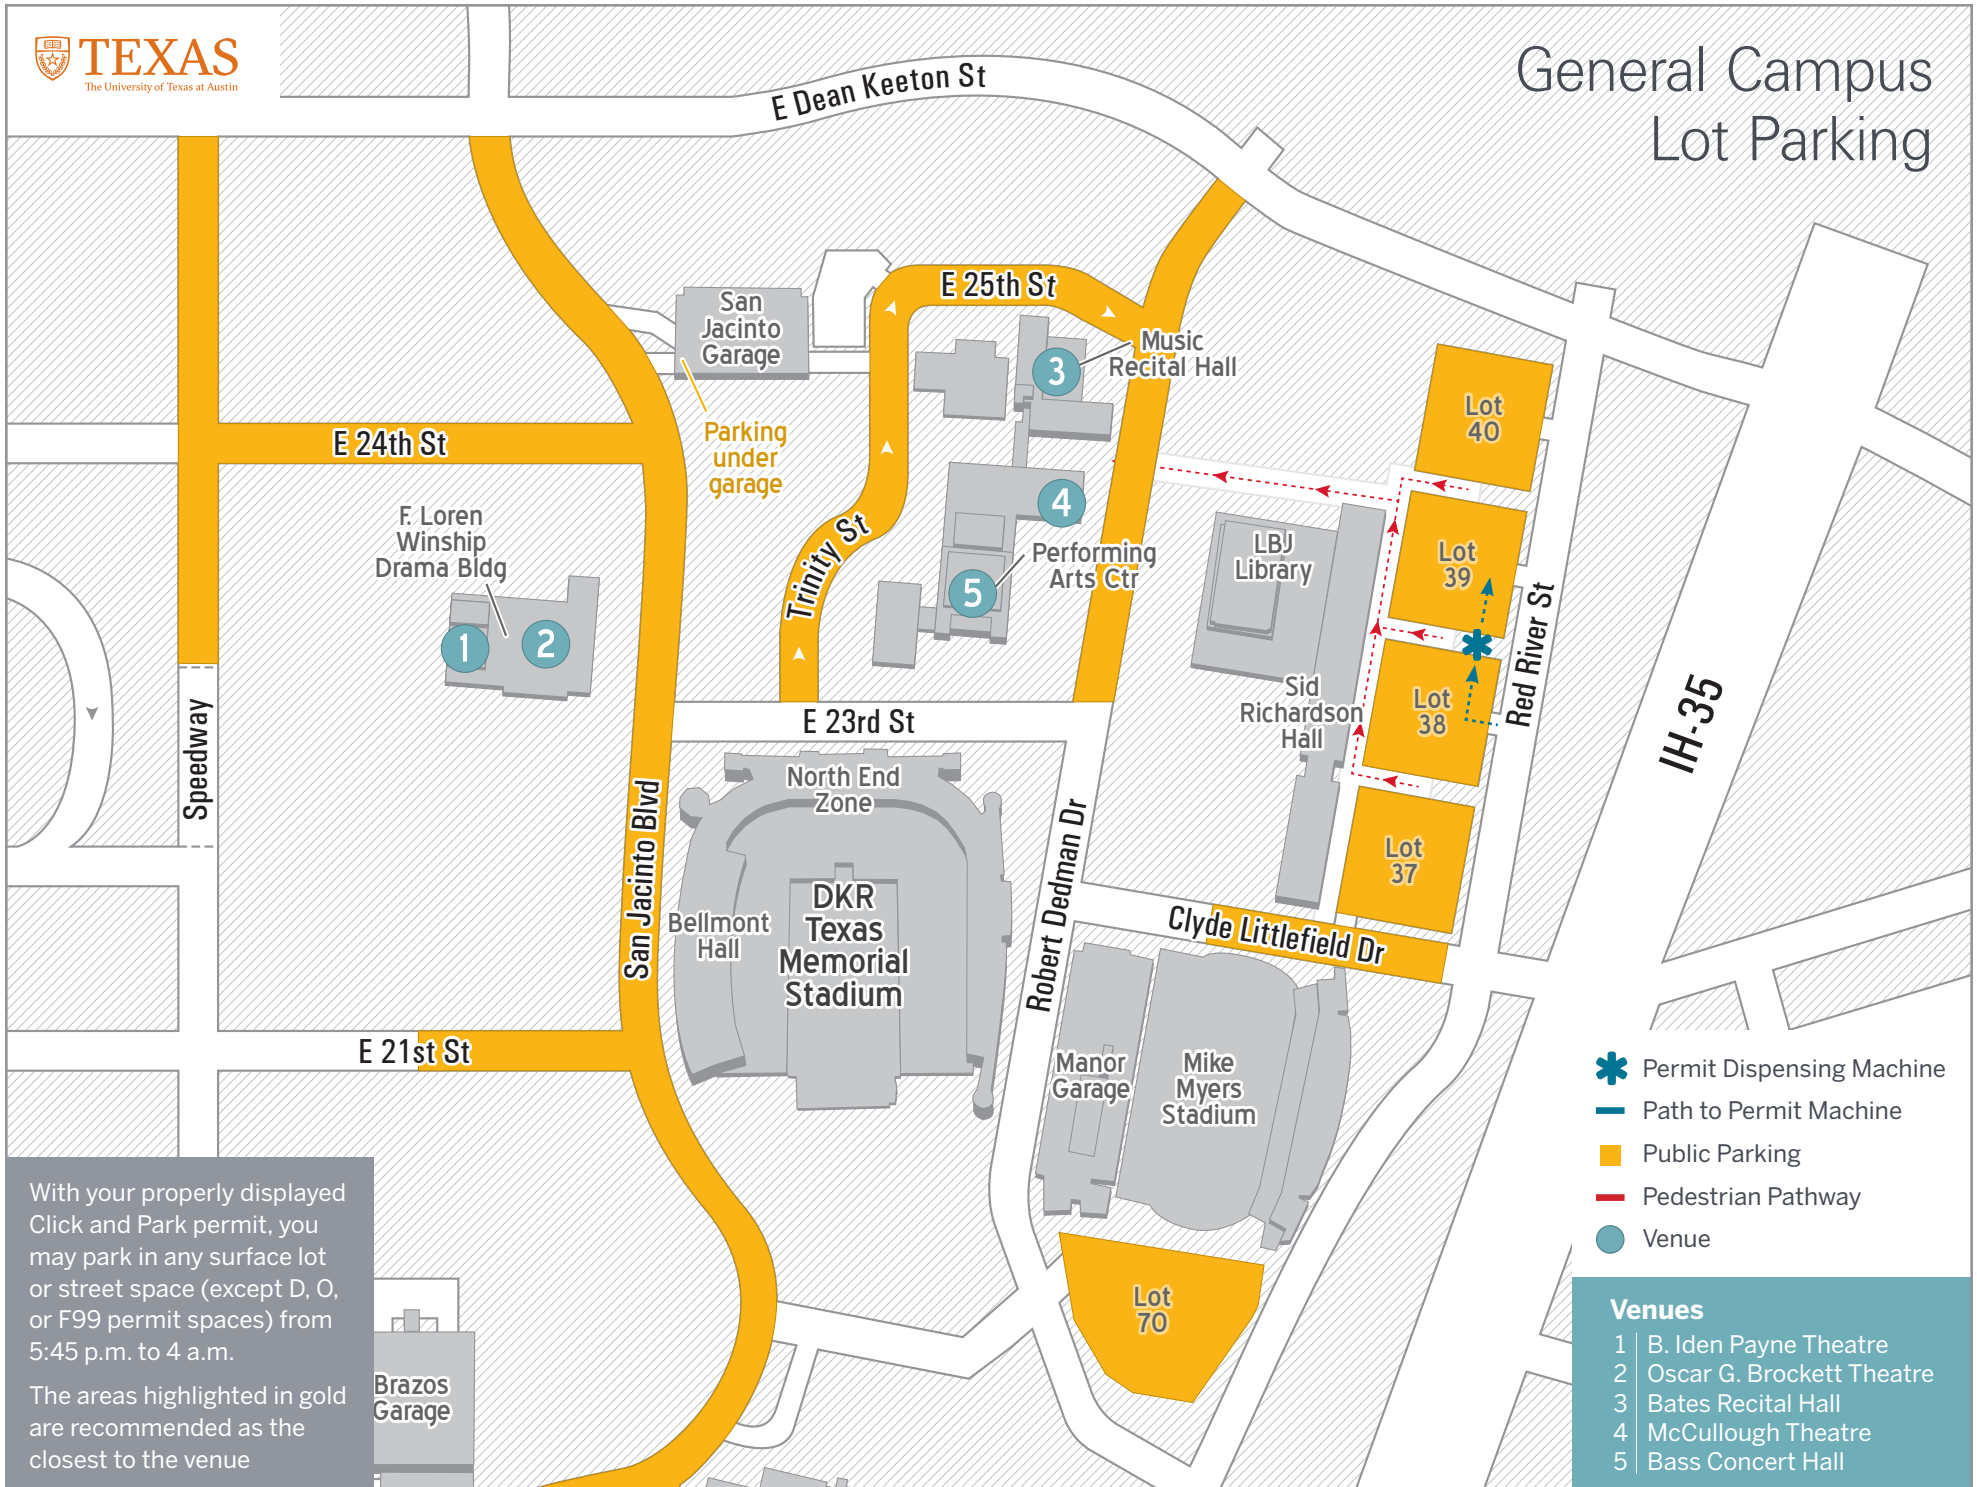

General Campus Lot Parking

- Permit Dispensing Machine
- Path to Permit Machine
- Public Parking
- Pedestrian Pathway
- Venue

Venues

- 1 | B. Iden Payne Theatre
- 2 | Oscar G. Brockett Theatre
- 3 | Bates Recital Hall
- 4 | McCullough Theatre
- 5 | Bass Concert Hall

With your properly displayed Click and Park permit, you may park in any surface lot or street space (except D, O, or F99 permit spaces) from 5:45 p.m. to 4 a.m.

The areas highlighted in gold are recommended as the closest to the venue